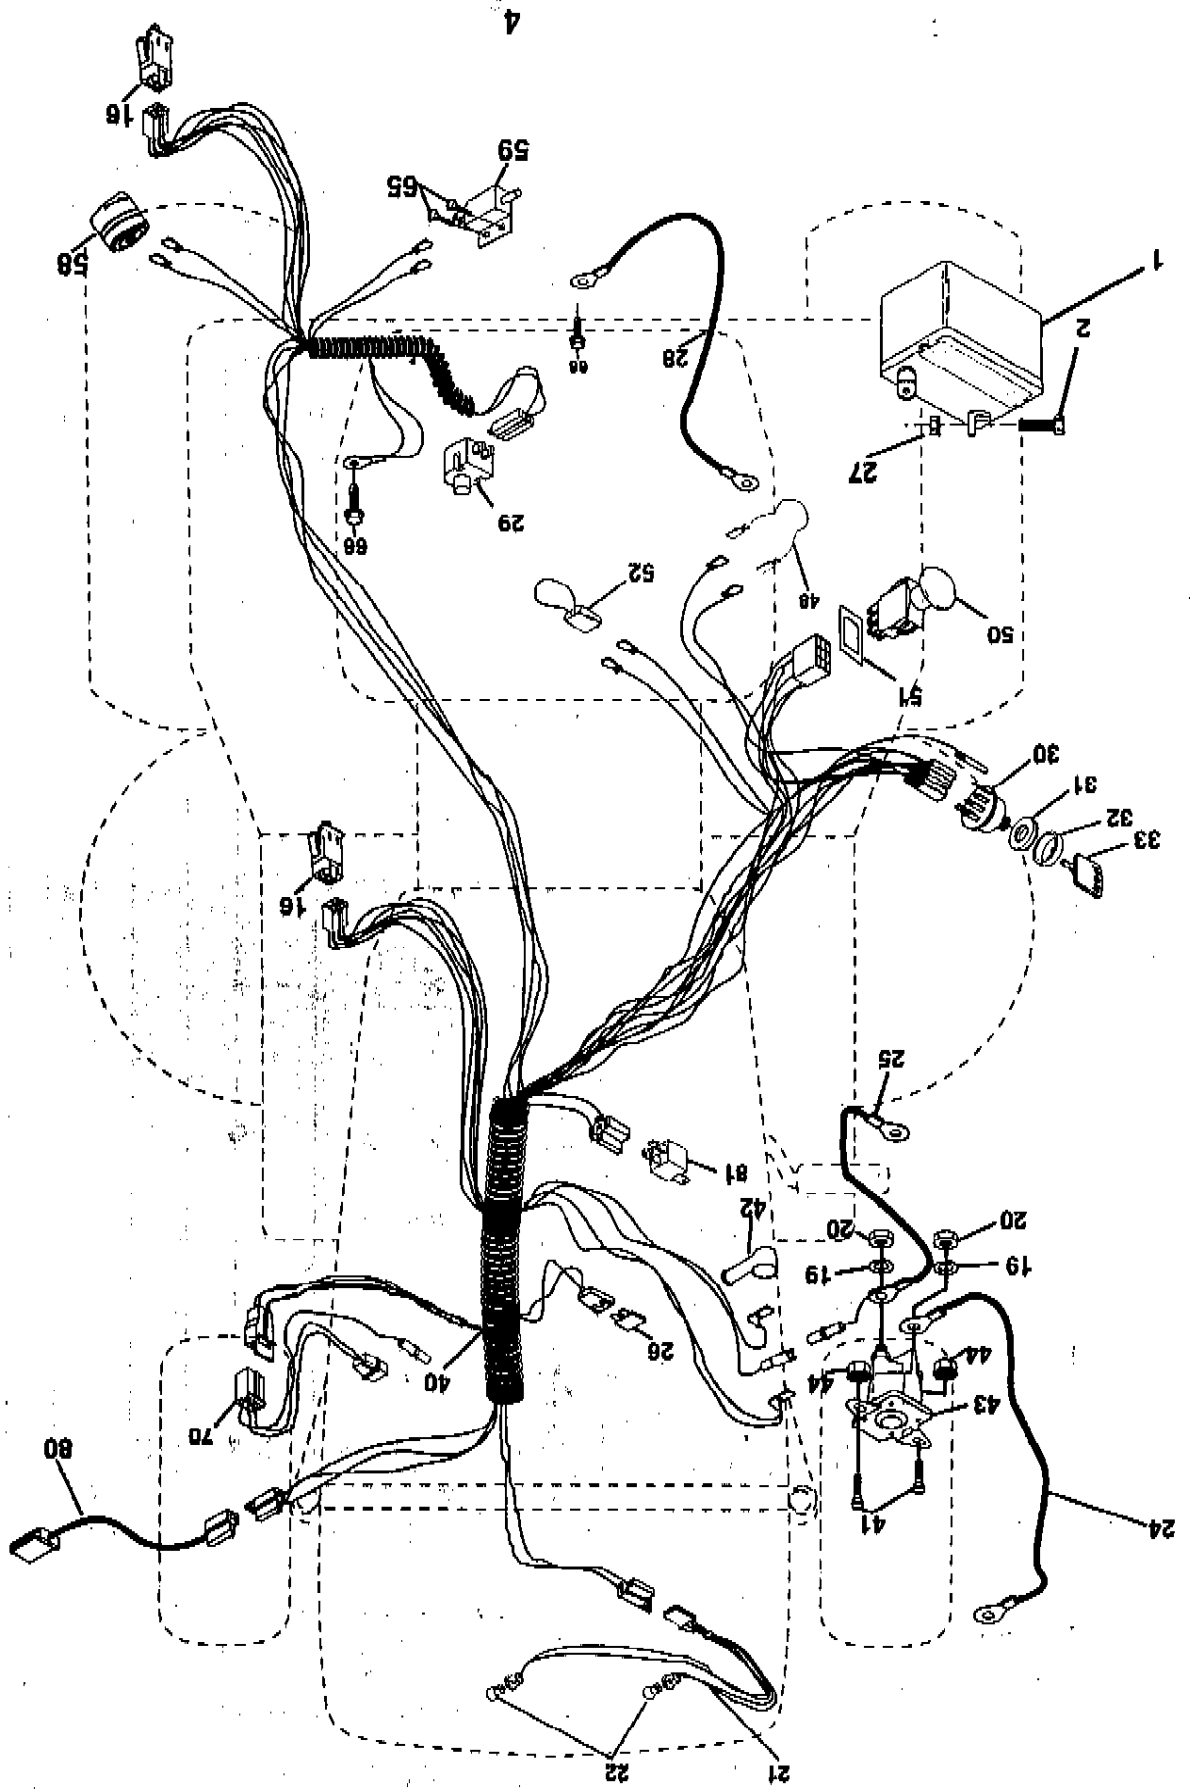

TRACTOR - MODEL NO. RER1236A

ELECTRICAL

REPAIR PARTS

REPAIR PARTS

TRACTOR-MODEL NO. RER1236A

ELECTRICAL

KEY PART NO. DESCRIPTION

1	144925	Battery 12 Volt 25 AMP Wet
2	74760412	Bolt Hex Hd 1/4-20 Unc X 3/4
16	153664	Switch Interlock Push-In
19	10090400	Washer Lock 1/4
20	73350400	Nut Jam Hex 1/4-20 Unc
21	166181	Harness Asm Light W/4152J
22	4152J	Bulb Light #1156
24	4799J	Cable Starter 6Ga 11" Red
25	165987	Cable Battery Crd 56" Red
26	166180	Fuse 15 Amp
27	73510400	Nut Keps Hex 1/4-20 Unc
28	1272725X	Cable Ground 6Ga 18" Black
29	160784	Switch Plunger Normal Op Olive
30	140301	Switch Ignition 4Pos W/Lights
31	124211X	Nut Ignition #125
32	141226	Cover Switch Ignition #121
33	122147X	Key Ign Molded Indak
40	166158	Harness Ign Crd Elect
41	71110408	Bolt Flk Fin Hex 1/4-20 Unc X 1/2
42	131563	Cover Terminal Red
43	145673	Solenoid
44	73640400	Nut Keps Bik Hex 1/4-20 Unc
46	140844	Adapter Ammeter
50	154963	Switch PTO 3PDT
51	140405	Ring Retainer PTO
52	141940	Protection Wire Loop
58	165943	Buzzer Crd
59	166299	Switch FBI CRD
65	17211008	Screw Sltip #10-16 x 1/2 Ty-Ab
66	17490608	Screw Thdrol 3/8-16 x 1/2 Ty-Tt
70	166668	Harness Engine B&S Reg W/AFTSO
80	146685	Harness Clutch EVX
81	109748X	Relay Asm