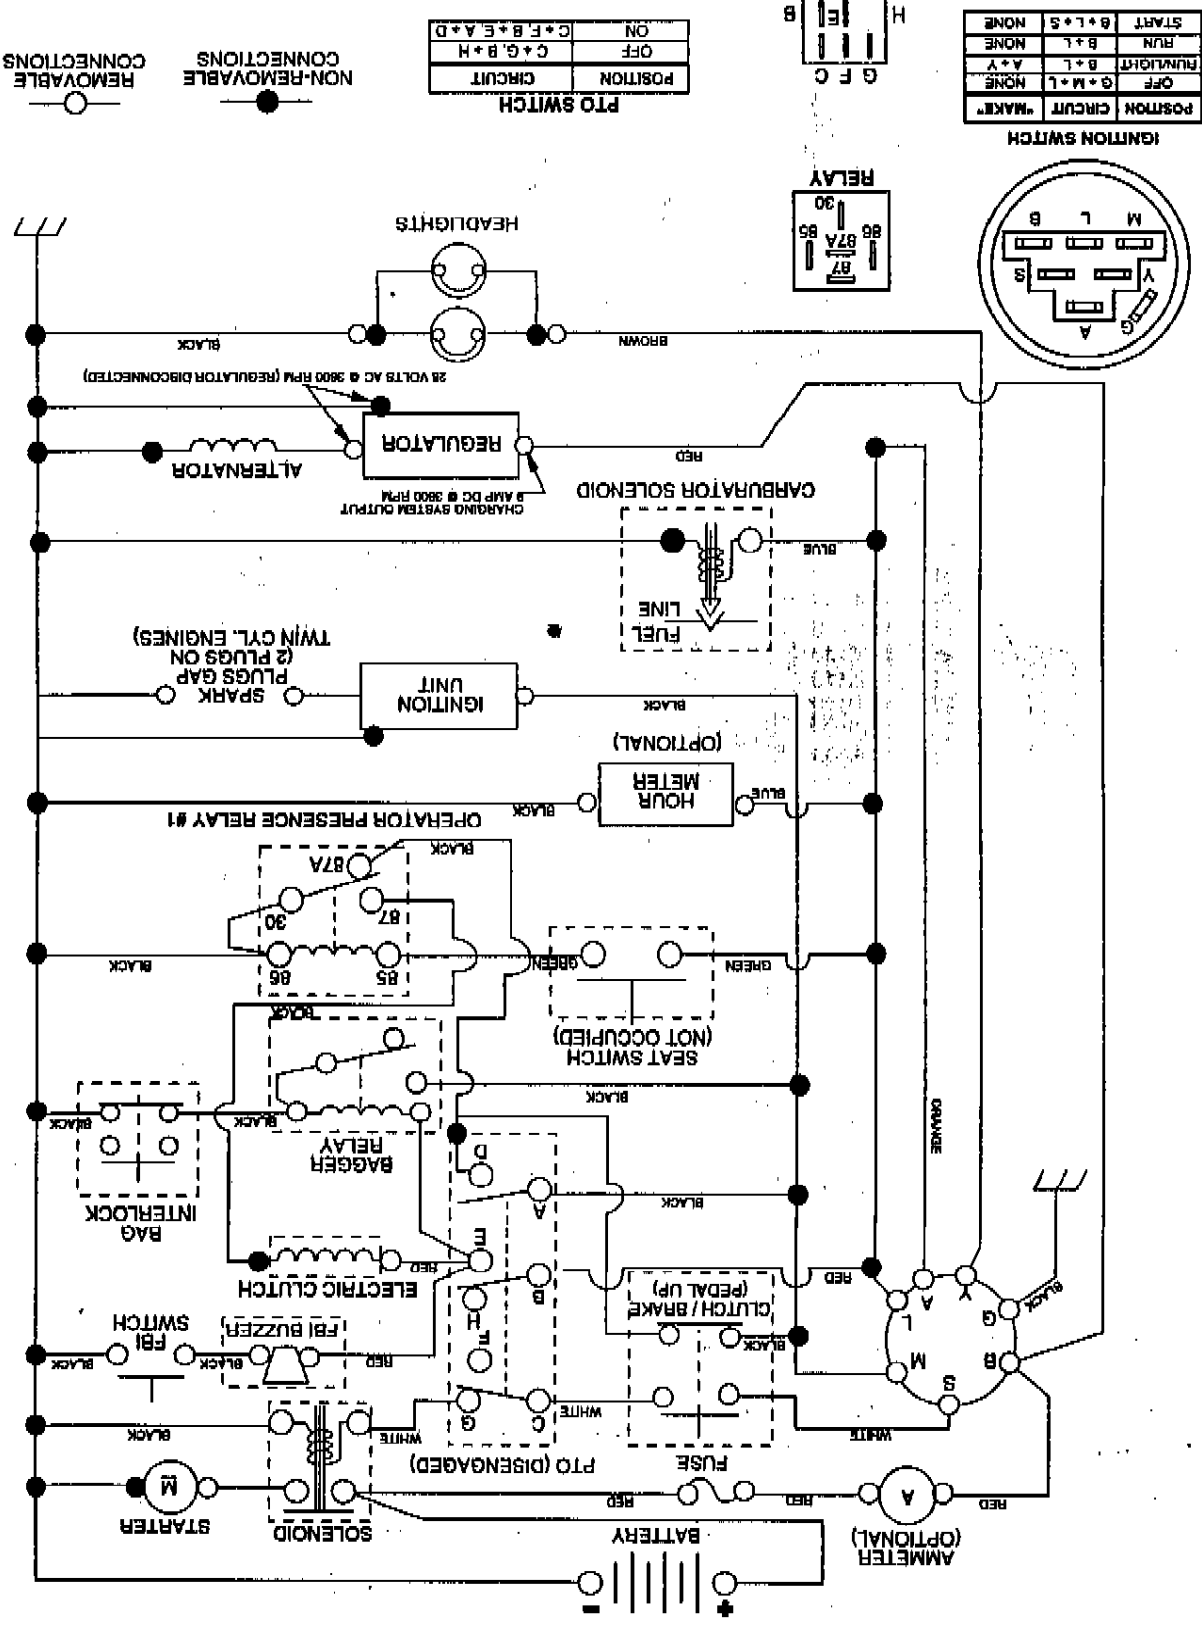

TRACTOR -- MODEL NUMBER RER1236A

WIRING INSULATED CLIPS SHOULD BE REPLACED TO PROPERLY SECURE YOUR WIRING.
NOTE: IF WIRING INSULATED CLIPS WERE REMOVED FOR SERVICING OF UNIT, THEY SHOULD BE REPLACED TO PROPERLY SECURE YOUR WIRING.

POSITION	CIRCUIT	"MAKE"
OFF	G + M + L	NONE
RUNLIGHTS	B + L	A + Y
RUN	B + L	NONE
START	B + L + S	NONE