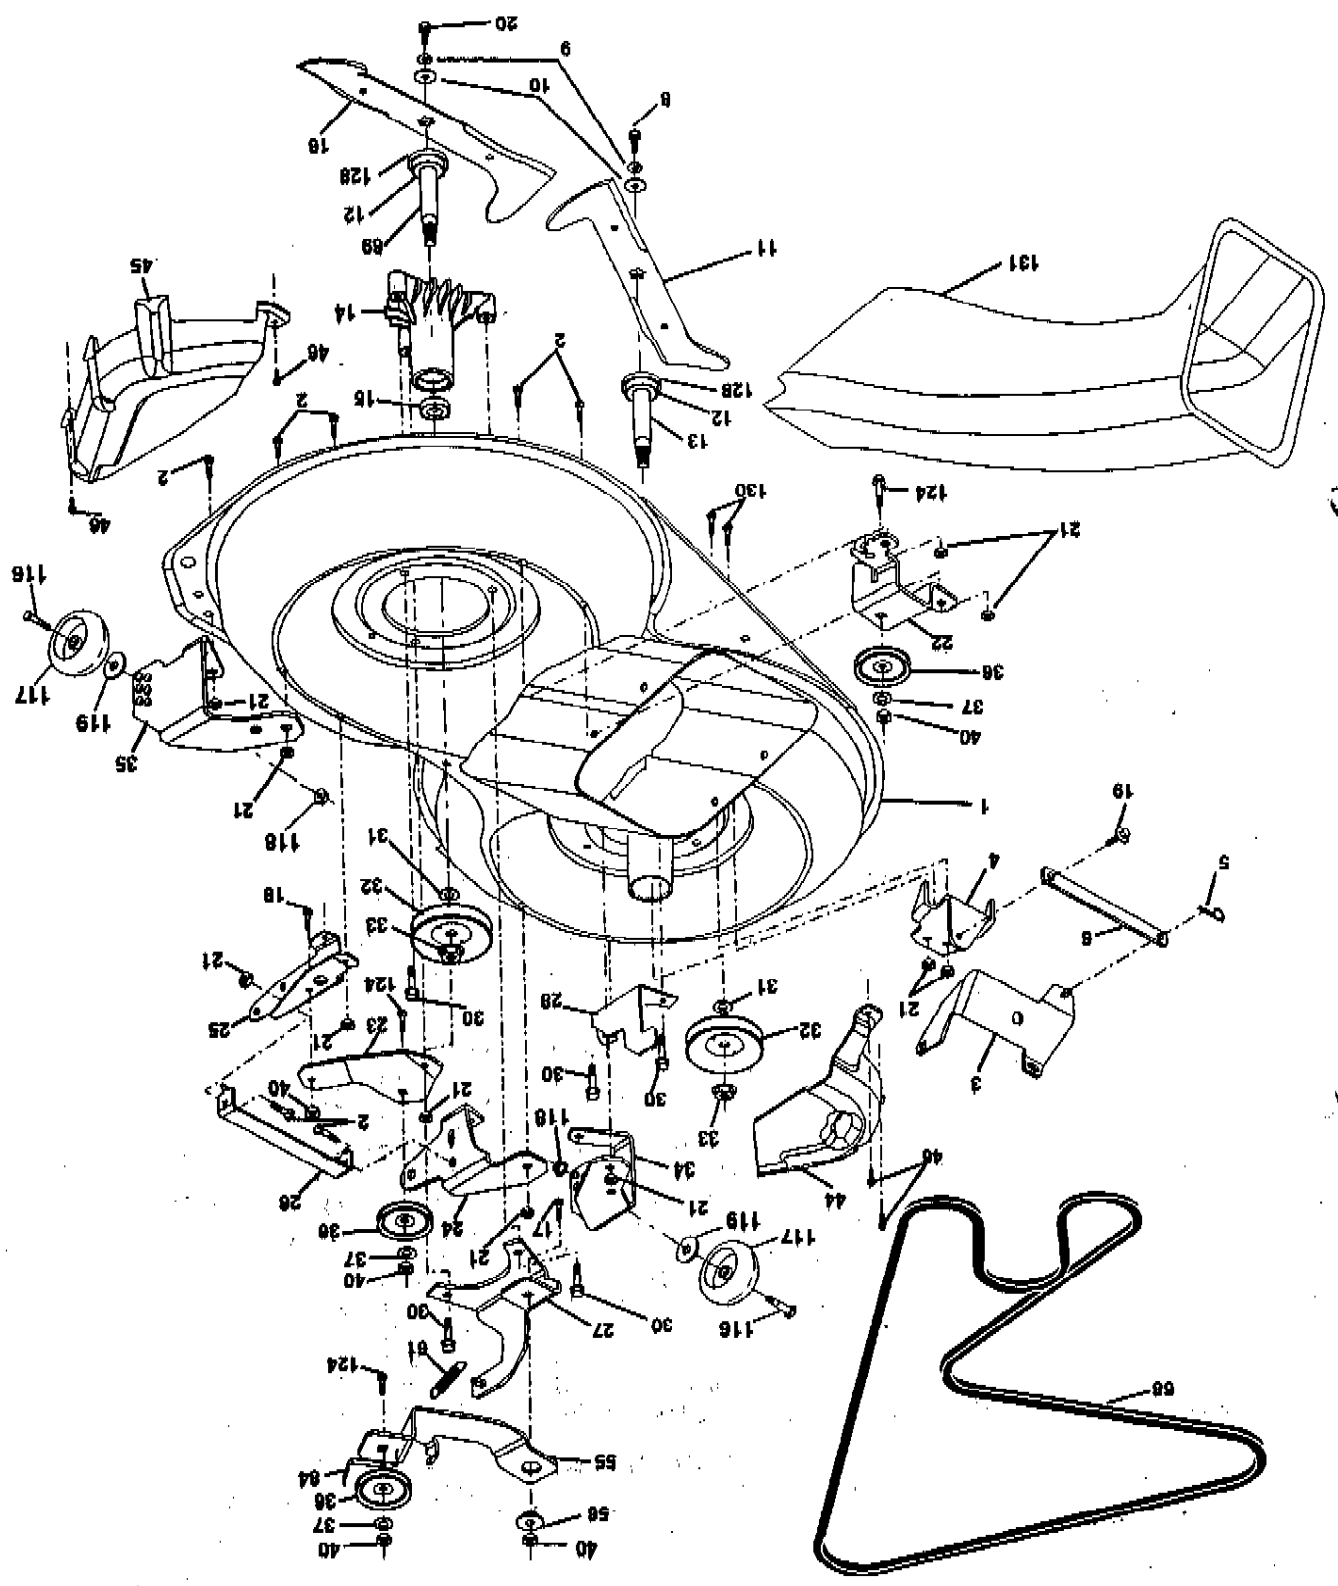

REPAIR PARTS

TRACTOR MODEL NO. HERR1236A

MOWER

REPAIR PARTS

TRACTOR - MODEL NO. RER1236A

OWER

KEY PART NO.

DESCRIPTION

1	165552	Housing Asm. Mower 92 CRD
2	72140508	Bolt Rhdd Sqnk 5/16-18 Unc x 3/4
3	1655569	Bracket Asm. S-Bar Chass 92 CRD
4	1655558	Bracket Bar Sway Deck 92 CRD
5	4939M	Retainer Spring
6	1655557	Bar Sway 92 CRD
8	650857	Bolt 3/8-24 x 1.25 Gr8 Patched
9	10030600	Washer Lock Hvy 3/8 Unplated
10	140296	Washer Hard Blade Mower vented
11	165560	Blade 3-1 Lh 92 CRD
12	129895	Bearing Ball #6204 (Mandrel)
13	137645	Shaft Asm. W/Lower Bearing 5 1/2
14	128774	Housing Mandrel Vented (Machd)
15	110485X	Bearing Ball Mandrel
16	165561	Blade 3-1 Rh 92 CRD
17	72140610	Bolt Carriage 3/8-16 x 1-1/4
18	72110608	Bolt Rhdd Sqnk 3/8-16 x 1 Gr5
19	132827	Bolt Shoulder 5/16-18 Thd Form
20	165484	Bolt 3/8-24 x 1.25 Gr8 Pich Lhthd
21	73680500	Nut Crown Lock 5/16-18
22	165243	Bracket Idler Spt Rh 92 CRD
23	165446	Bracket Idler Spt Rh 92 CRD
24	165242	Bracket Suspension Lf 92 CRD
25	165244	Bracket Suspension Rf 92 CRD
26	165237	Brace Support Susp Ft CRD
27	165568	Bracket Asm. Susp Rh 92 CRD
28	165567	Bracket Asm. Susp Lh 92 CRD
30	157722	Screw Thd Rolling Washer Head
31	129963	Washer Spacer Mower Vented
32	153531	Mandrel Pulleys 36 & 46

KEY PART NO.

DESCRIPTION

33	137266	Nut Fig Top Lock Cntr B 9/16
34	165239	Bracket Gauge Wheel Lt 92 CRD
35	165238	Bracket Gauge Wheel Rt 92 CRD
36	146763	Pulley Idler V-Groove Dim 4.25
37	19131316	Washer 11/32 x 13/16 x 16 Ga
40	73680600	Nut Crownlock 3/8-16 Unc
44	165724	Cover Mandrel Lh 92 CRD
45	165556	Cover Mandrel Rh 92 CRD
46	137729	Screw Thd Roll 1/4-20 x 5/8
55	165445	Arm Idler 92 CRD
56	122052X	Spacer Retainer PM Mower
61	165945	Spring Tension Belt
68	165555	Hex-Belt 92 Mower 105AA
69	165482	Shaft Asm W/Lwr Brg Rh Thd CRD C 20
84	156085	Keeper Belt Idler
116	137644	Bolt Shoulder
117	133957	Wheel Gage Donut Wide
118	73930600	Nut Centerlock 3/8-16 Unc
119	19121414	Washer 3/8 x 7/8 x 14 Ga.
124	72110612	Bolt Carr Sh 3/8-16 x 1-1/2 Gr5
128	153390	Washer Felt
130	72110506	Bolt Rhddsqnk 5/16-18 Unc x 3/4
131	165661	Chute Bagger CRD 92cm
--	130794	Mandrel Asm Service (5 or 6 blades)
--	165579	Mandrel Asm CRD Lh Threads SVC(6 or 7)
--	165578	Deck Mower Complete

NOTE: All component dimensions given in U.S. inches
1 inch = 25.4 mm