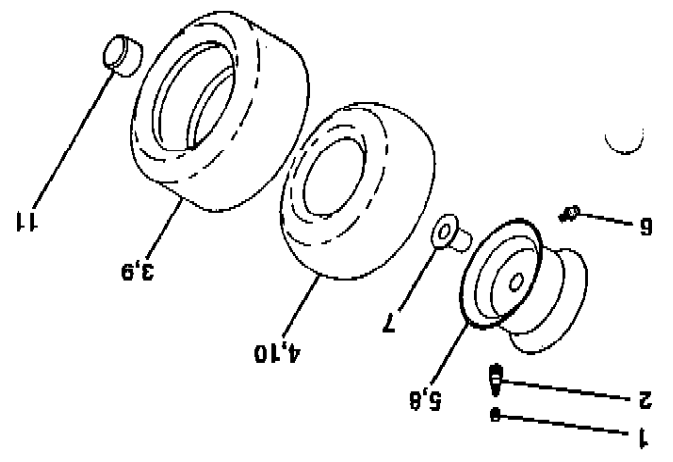

WHEELS & TIRES

KEY PART NO.	DESCRIPTION
59192	Cap Value Tire
65139	Stem Value
106222X	Tire F Ts 15 X 6.0 - 6 Service
59904	Tube Inner Front #35060
106732X427	Rim Asm 6" Front Service
278H	Fitting Grease
9040H	Bearing Flange
106108X427	Rim Asm 8" Rear Service
124635X	Tire R Ts 18 X 8.5-8 Service
7152J	Tube Rear 9.5 X 8 Service
104757X	Cap Axle Bk 1.50 X 1.00
144334	Sealant, Tire (10 oz. tube)

NOTE: All component dimensions given in U.S. inches
1 inch = 25.4 mm