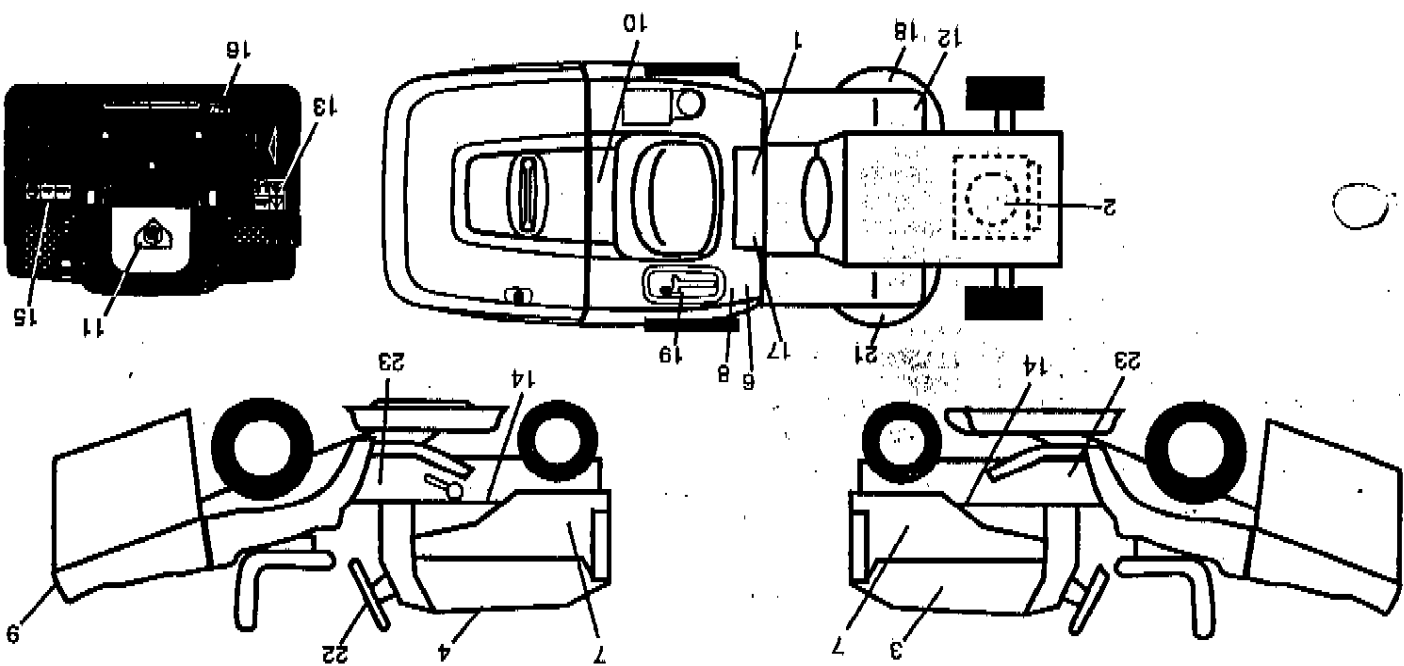

REPAIR PARTS

TRACTOR--MODEL NO. RER1236A

DECALS

KEY PART NO.	DESCRIPTION
145498	Decal Read Owner's Manual Sym
168408	Decal Hp Engine
153266	Decal Hood R/h
153267	Decal Hood L/h
166963	Decal Console
126187X	Decal 100 DBA
138610	Decal Insert Hood
145437	Decal Europe Stand Ca
132628	Decal Fender Logo
145005	Decal Bat Bar/Pol P/L Sym Wpn
145494	Decal Mower Cut Finger Symbol
159737	Decal Brake/Clutch Symbol Lt
166958	Decal Warn Back Plate CRD

KEY PART NO.	DESCRIPTION
159736	Decal Chassis Hot Muffler
166961	Decal Oper Bag Presence CRD
162598	Decal Drawbar Load Limit
140837	Decal Saddle Brake Parking
135013	Decal Deck Enviro
166963	Decal Console Hydro CRD White
166286	Decal Deck Sch 92 CRD
127075	Decal Strg Whl
167326	Decal Chassis
138311	Decal Lift Handle
167435	Manual Operator's (Euro)
167436	Manual Operator's (Scan)
167437	Manual Parts