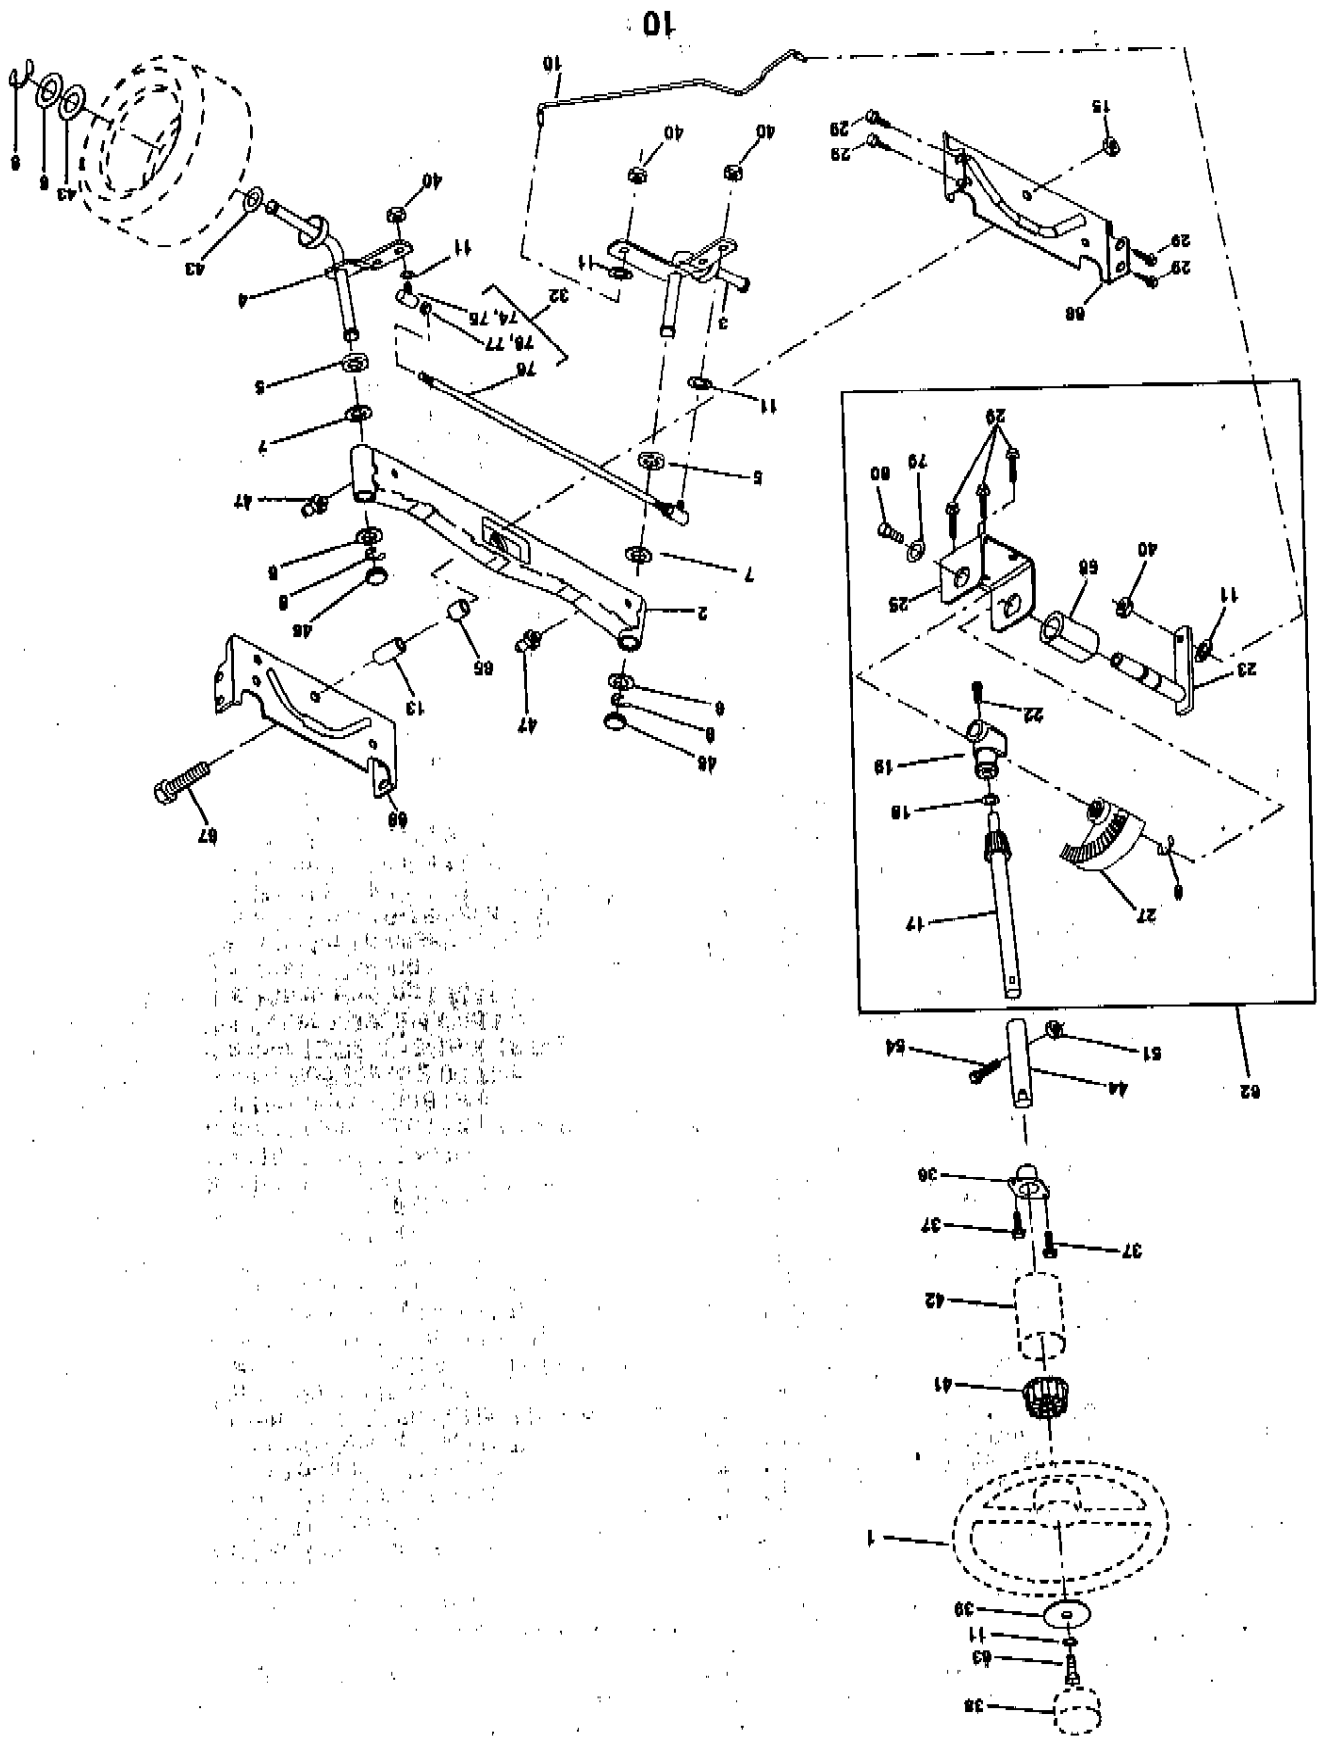

STEERING ASSEMBLY

TRACTOR - MODEL NO. RER1236A

REPAIR PARTS

REPAIR PARTS

TRACTOR-MODEL NO. RER1236A

STEERING ASSEMBLY

KEY	PART NO.	DESCRIPTION
1	133741	Steering Wheel
2	137094	Front Axle Assembly
3	157479	Spindle Assembly, L.H.
4	157478	Spindle Assembly, R.H.
5	62664	Bearing, Race, Thrust, Hardened
6	121748X	Washer 25/32 x 1-5/8 x 16 Gauge
7	19272016	Washer 27/32 x 1-1/4 x 16 Gauge
8	12000029	Ring, Klip
10	154432	Link, Drag
11	10040600	Washer, Lock
13	167118	Spacer Axle
15	73901000	Nut, Lock, Flange 5/8-11 UNC
17	156546	Shaft Assembly, Steering
18	5709	Washer, Thrust .515 x .750 x .038
19	160395	Support, Shaft
22	165857	Screw Hex Wshd Torx
23	165851	Pittman Shaft Assembly
25	154406	Bracket, Steering
27	136874	Gear, Sector
29	17490612	Screw, Thd., Roll. 3/8-16 x 3/4
32	137347	Rod, Tie
36	155099	Bushing, Steering
37	152927	Screw TT #10-32 x 5 x 3/8 Flange
38	133742	Cap Wheel Steering
39	19133808	Washer 13/32 x 2-3/8 x 8 Gauge
40	7810H	Nut Lock Center 3/8-24 Unt
41	100711L	Adaptor, Steering Wheel
42	145054	Boot, Steering Dash P/L Mtl
43	121749X	Washer 25/32 x 1-1/4 x 16 Gauge
44	153720	Extension Steering Non-Adjust
46	121232X	Cap, Spindle
47	6855M	Fitting, Grease
51	73800500	Nut Lock Hx W/lms 5/16-18 UNC
54	74780520	Bot Fin Hex 5/16-18 UNC x 1-1/4
62	167902	Kit, Steering Assembly, Service
63	74780616	Bot Fin Hex 3/8-16 unc. x 1 Gr. 5
65	154780	Spacer Axle
66	154404	Bearing Arm Pittman
67	74781044	Bolt Fin Hex 5/8-11unc x 2-3/4
68	154429	Brace Axle
74	109850X	Joint Asm Ball Rh Service
75	109851X	Joint Asm Ball Lh Service
76	137156	Rod Tie Ball J Adj, VGT Service
77	73700600	Nut Hex Jam 3/8-24 Unt Lh
78	73360600	Nut Hex Jam 3/8-24
79	19132012	Washer 13/32 x 1-1/4 x 12 Ga
80	74950612	Bolt Hex Nylon 3/8-16 x 3/4

NOTE: All component dimensions given in U.S. inches. 1 inch = 25.4 mm.