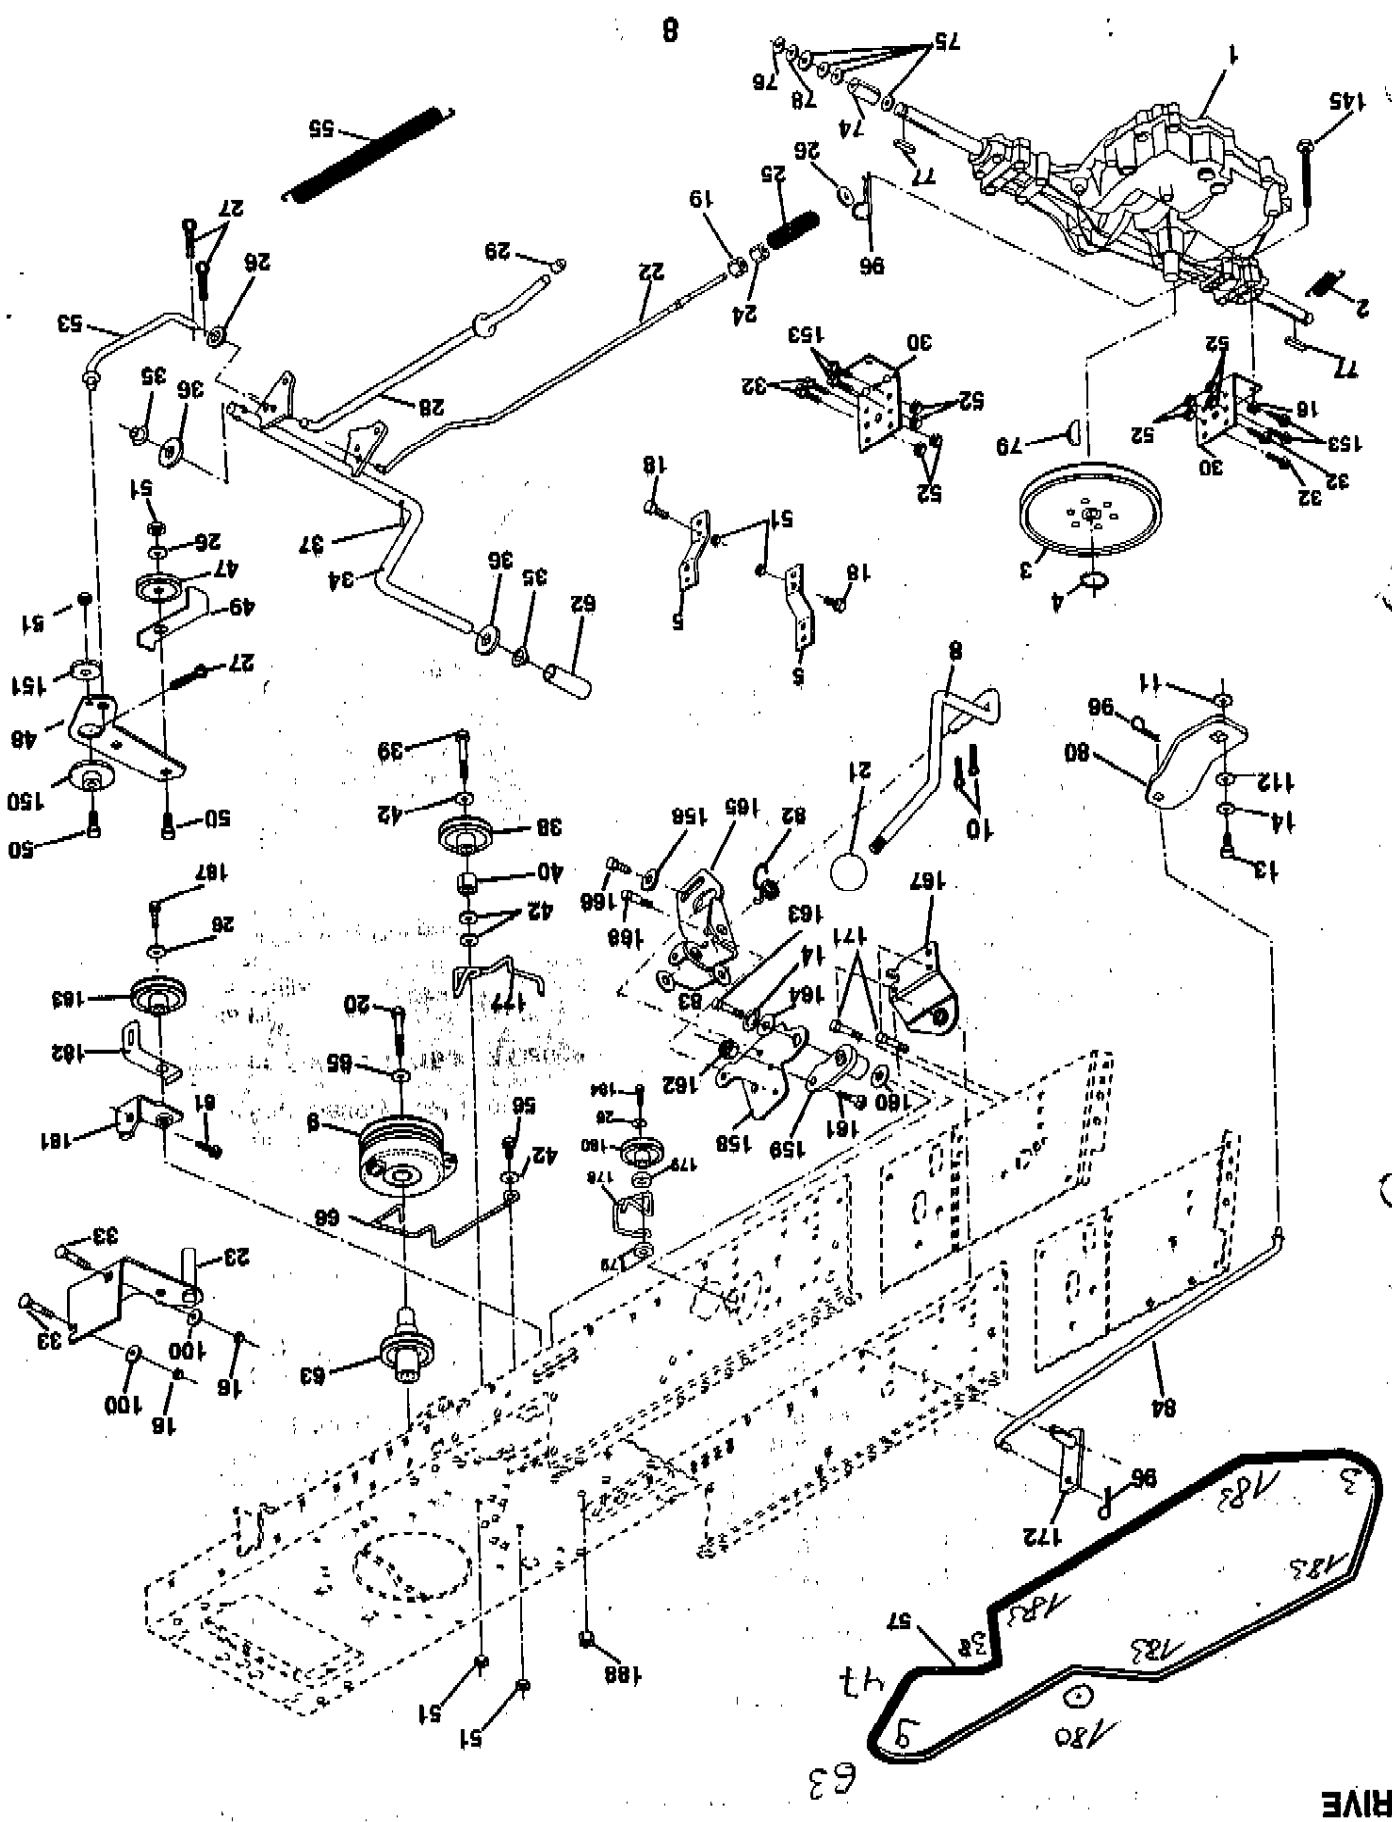

REPAIR PARTS

TRACTOR-MODEL NO. RER1236A

DRIVE

REPAIR PARTS

TRACTOR-MODEL NO. RER1236A

PAIVE

NO. KEY PART

NO.	KEY PART	DESCRIPTION
2	146682	Spring Return Brake
3	165999	Pulley Transaxle 7"
4	12000028	Ring Retainer # 5100-62
5	121520X	Strap Torque 30 Degrees
8	165619	Rod Shift Fender Adjust LT
9	167162	Clutch Eie EVX 80 W/Hard Brake
10	76020416	Pin Cotter 1/8 X 1 Cad
11	105701X	Washer Plate Sht 388 Sq Hole
12	74550412	Bolt 1/4-28 Unt Gr 8 W/Patch
16	10040400	Washer Lock Hvy Helical 1/4
18	74780616	Nut Lock Hex w/Ins 5/16-18 Unc Pl
19	73800600	Nut Lock 3/8-16 Unc
20	150280	Bolt, Hex 7/16-20 x 4-1/4 5 Ga 1.38
21	106933X	Knob Rd 1/2-13 Plstc. Thds Black
22	165811	Rod Brake PMST CRD
23	154978	Bracket Asm Clutch Mfg, EVX 97
24	73350600	Nut Hex Jam 3/8-16 Unc
25	106888X	Spring Rod Brake 2.00 Zinc
26	19131316	Washer 13/32 X 13/16 X 16 Ga
27	76020412	Pin Cotter 1/8 X 3/4 Cad
29	71673	Cap Brake Parking LT/RT
30	130807	Bracket Mig Transaxle
32	74760512	Bolt Hex Hd 5/16-18unc X 3/4
33	72140506	Bolt Rhd Sqnk 5/16-18 Unc x 3/4
34	165496	Shaft Asm Pedal Foot Crd
35	120183X	Bearing Nylon Bk 629 Id
36	19211616	Washer 21/32 X 1 X 16 Ga
37	1572H	Pin Roll 3/16 X 1"
38	165936	Pulley Flat Composite 3.06"
42	19131312	Washer 13/32 X 13/16 X 12 Ga
47	127783	Pulley Idler V Groove Plastic <i>polyamide 116</i>
48	154407	Ballcrank Clutch Grnd Drive
49	123205X	Retainer Belt Style Spring
50	74760624	Bolt Hex Hd 3/8-16unc X 1-1/2
51	73680600	Nut Crownlock 3/8-16 Unc
52	73680500	Nut Crownlock 5/16-16
53	105710X	Lnk Clutch 7.66
55	105709X	Spring Return Clutch 6.75
56	74760620	Bolt Fin Hex 3/8-16unc X 1-1/4
57	165631	V-Belt Key 111" Pmst Crd
61	17490612	Screw Thdrol 3/8-16 x 3/4 Ty-Ti

Transaxle Peerless Model 206-546
Order parts from transaxle manufacturer

NO. KEY PART DESCRIPTION

NO.	KEY PART	DESCRIPTION
62	8883R	Cover Pedal Bk Round
63	145868	Pulley, Clutch Elect
65	10040700	Washer Lock Hvy Hcil Spr 7/16
66	154778	Keeper Belt Engine F-Proof
74	137057	Spacer Axle
75	121749X	Washer 25/32 X 1 1/4 X 16 Ga
76	12000001	E-ring #5133-75
77	123583X	Key Square 2.0 X .1845/.1865
78	121748X	Washer 25/32 X 1-5/8 X 16 Ga
79	2228M	Key Woodruff #9 3/16 x 3/4-5/8 42.50 5c
80	145090	Arm Shift Pmst 20" Tires
82	123782X	Spring, Torsion T/A
83	19171216	Washer 17/32 x 3/4 x 16 Ga.
84	165621	Link Shift CRD PMST 20"
96	4497H	Retainer Spring 1" Zinc/Cad
100	19111216	Washer 11/32 x 3/4 x 16 Ga.
112	19091210	Washer 9/32 x 3/4 x 10 Ga.
145	74490540	Bolt Hex Flghd 5/16-18 x Gr. 5
150	165860	Bushing Ballcrank Grd Drive
151	19133210	Washer 13/32 X 2 X 10 Ga.
153	74760516	Bolt Hex Hd 5/16-18unc x 1
156	166002	Washer Sfrnd 5/16 ID x 1.0 x .125 Tk
158	165589	Bracket Shift Mount
159	165494	Hub Tapered Flange Shift Lt
160	19292016	Washer 29/32 x 1-1/4 x 16 Ga.
161	72140406	Bolt Rhd Sqnk 1/4-20 x 3/4 Gr 5
162	73680400	Nut Crownlock 1/4-20 Unc
163	74780416	Bolt Hex Fin 1/4-20 Unc x 1 Gr 5
164	19091010	Washer 5/8 x .281 x 10 Ga.
165	165623	Bracket Pivot Lever
166	166880	Screw 5/16-18 x 5/8 Tl Yellow
167	165588	Bracket Support Shift CRD
168	165492	Bolt Shoulder 5/16-18 x .561 Tl
171	17490608	Screw Thdrol 3/8-16 x 1/2 Ty-Ti
172	165635	Shaft Asm, Shift Front Crd Pmst
177	165932	Keeper Flat Idler 3.06" Crd
178	165933	Keeper Belt Idler 1.88" CRD
179	120958X	Washer Sintered
180	165630	Pulley Flat Idler 1.88" CRD
181	165797	Bracket Idler Ground Drive CRD
182	165634	Keeper Belt 2.5" Od V-Idler CRD
183	165626	Pulley V-Idler 2.50" Od CRD
184	17490644	Screw Hex Wsh Thdrol. 3/8-16 x 2-3/4
187	17490620	Scrw Thdrol 3/8-16 x 1-1/2 Ty-Ti
188	110436X	Bushing Snap Split Bk

NOTE: All component dimensions given in U.S. inches
1 inch = 25.4 mm