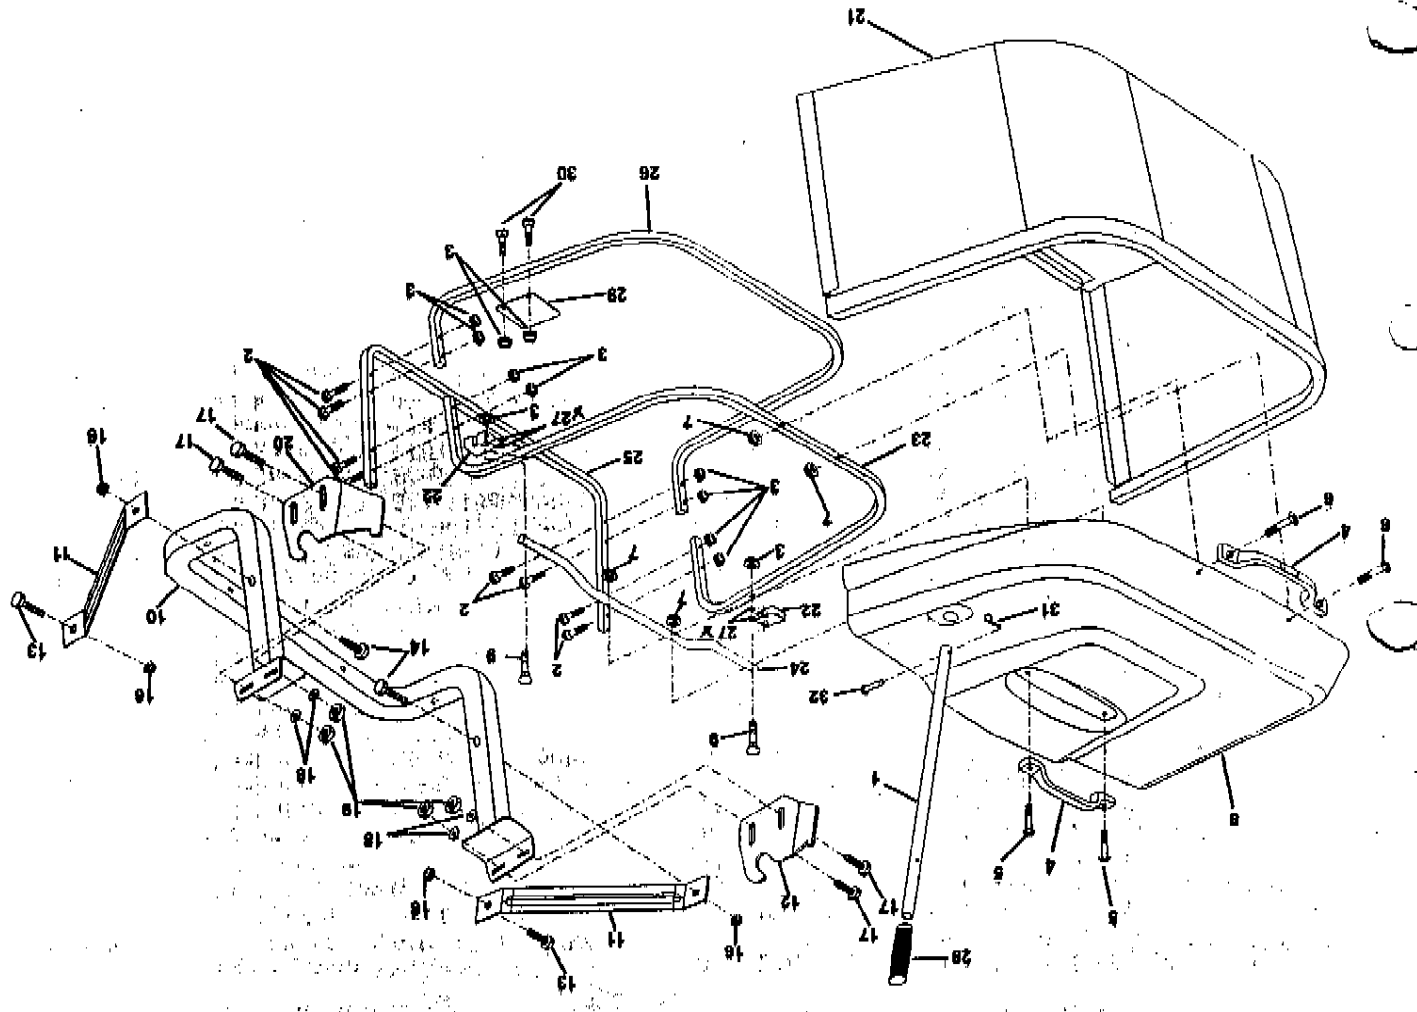

TRACTOR-MODEL NO. RER1236A

BAGGER

REPAIR PARTS

REPAIR PARTS

TRACTOR - MODEL NO, RER1236A

AGGER

KEY PART NO. DESCRIPTION

1	165249	Tube Handle Bagger CRD
2	72140416	Bolt Carriage 1/4-20 x 2.0 Gr.5
3	123976X	Nut Lock 1/4 Lge Fig Gr. 5 Zinc
4	165693	Handle Grab Plastic Black
5	74981024	Screw Pan Head #10-24 x 1.50 Blk
6	74981032	Screw Pan Hd
7	59931	Nut Lock #10-24 Fig Gr.5 Zinc
8	165715X505	Cover Bagger Plastic CRD MS422
9	72140418	Bolt Carriage 1/4-20 x 2.25d x Gr.5
10	165716	Support Asm/Widmt Bagger CRD
11	165719	Bracket Support Upper Bag CRD
12	165735	Bracket Pivot Bagger Lh CRD
13	72110606	Bolt Rdhd Sht Sqnk 3/8-16 x 3/4
14	74520640	Bolt Hex 3/8-16 x 2-1/2 Gr.5
16	73900600	Nut Lock Fig 3/8-16 Unc
17	72140506	Bolt Rdhd Sht Sqnk 5/16 -18 Unc x 3/4
18	19112016	Washer 11/32 x 1.25 x 16 Ga.
19	73900500	Nut Lock Hex W/lns 5/16-18 Unc Pl
20	165736	Bracket Pivot Bagger RH CRD
21	165780	Bag Asm CRD
22	165781	Bracket Side Bagger CRD
23	165782	Tube Upper Bagger CRD
24	165783	Tube Pivot Bagger CRD
25	165784	Tube Front Bagger CRD
26	165785	Tube Lower Bagger CRD
27x	165786	Grommet Extruded Cut/8 <i>Gummstiftzelle</i>
28	165787	Grip Handle Black
29	165839	Plate Stop Bagger handle CRD
30	72140410	Bolt Carriage 1/4-20 x 1 Gr.5
31	4497H	Retainer Spring 1" Zinc/Cad
32	126875X	Rivet Rd Hd Drilled 3/8 Dia

NOTE: All component dimensions given in U.S. inches
1 inch = 25.4 mm

532 16 99-97 Dichtungsteilersatz zur neuen Box + Heckschirm