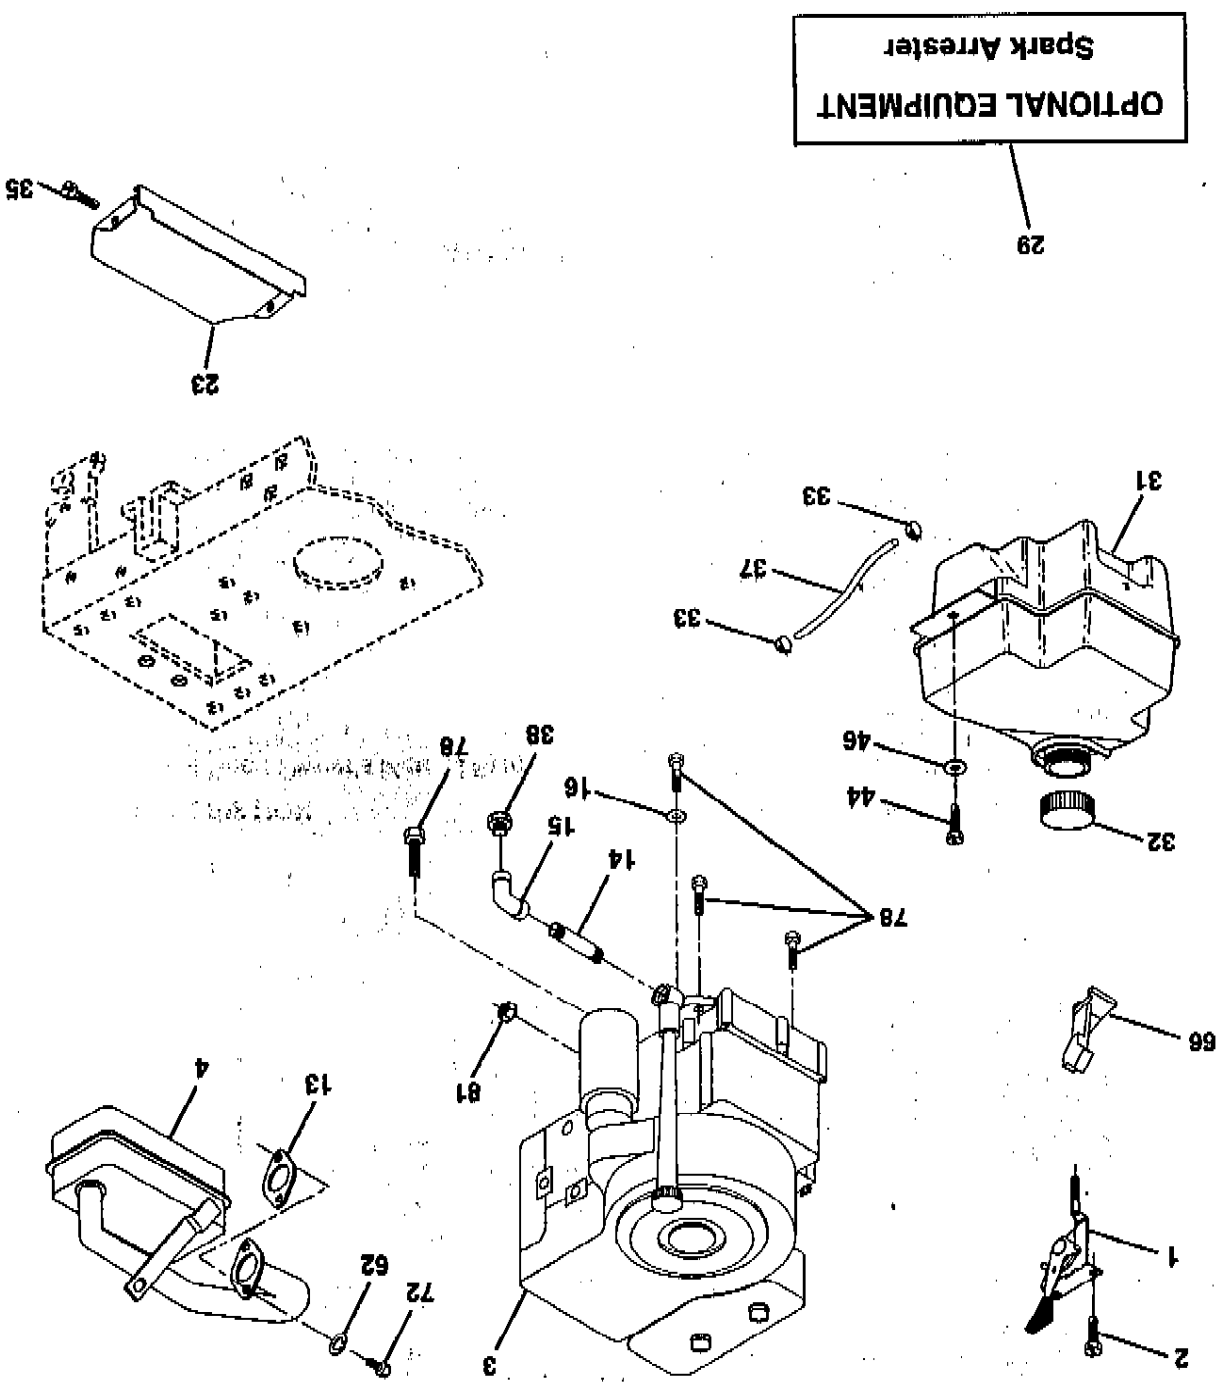

NOTE: All component dimensions given in U.S. inches.
1 inch = 25.4 mm.

REPAIR PARTS

TRACTOR-MODEL NO. RER1236A

CHASSIS AND ENCLOSURES

REPAIR PARTS

TRACTOR-MODEL NO. RER1236A

CHASSIS AND ENCLOSURES

KEY NO.	PART	DESCRIPTION
1	165480	Chassis Assembly
2	165606	Drawbar
3	17490612	Screw, Thd. Roll. 3/8-16 x 3/4
4	19131216	Washer 13/32 x 3/4 x 16 Gauge
5	155272	Bumper Hood/Dash
6	135923	Saddle
8	126471X	Clip Insulator 13/32 Mtg. Hole
9	147631X011	Dash
10	72140608	Bolt, Carriage 3/8-16 x 3/4
11	155927	Panel, Dash, L.H.
11	145660	Clip, Tinnerman Grille P/L
14	155934X010	Panel, Asm. Dash R.H.
14	17490608	Screw Thdrol 3/8-16 x 1/2
15	74180512	Screw, Machine, Truss Head
16	73510500	Nut
17	159639X505	Hood Assembly
18	126938X	Bumper Hood
20	156437	Plate Mtg. Battery/Fuel Tank
24	74780616	Bolt
25	19131312	Washer 13/32 x 13/16 x 12 Gauge
26	73800600	Nut
9	157373	Grille P/L
29	140273X589	Lens, Grille
30	165714X505	Fender
31	165156	Bracket, Fender Support
33	105476X505	Footrest, L.H.
34	105475X505	Footrest, R.H.
35	72110606	Bolt
37	17490508	Screw Thdrol 5/16-18 x 1/2 TT
38	139888	Pivot Bracket Assembly, L.H.
39	139887	Pivot Bracket Assembly, R.H.
51	73800400	Nut Lock w/Insert 1/4-20 UNC
19091416	Washer 9/32 x 7/8 x 16 Ga.	
144697	Bracket, Grille LH	
161464	Screw Hex WSHD 8-18 x 7/8	
55	144696	Bracket, Grille RH

WHEELS & TIRES

KEY PART NO.	DESCRIPTION
59192	Cap Value Tire
65139	Stem Value
106222X	Tire F Ts 15 X 6.0 - 6 Service
59904	Tube Inner Front #35060
106732X427	Rim Asm 6" Front Service
278H	Fitting Grease
9040H	Bearing Flange
106108X427	Rim Asm 8" Rear Service
124635X	Tire R Ts 18 X 8.5-8 Service
7152J	Tube Rear 9.5 X 8 Service
104757X	Cap Axle Bk 1.50 X 1.00
144334	Sealant, Tire (10 oz. tube)

NOTE: All component dimensions given in U.S. inches
1 inch = 25.4 mm

REPAIR PARTS

ENGINE

TRACTOR - MODEL NO. RER1236A

REPAIR PARTS

ENGINE

TRACTOR-MODEL NO. RER1236A

KEY PART NO. DESCRIPTION