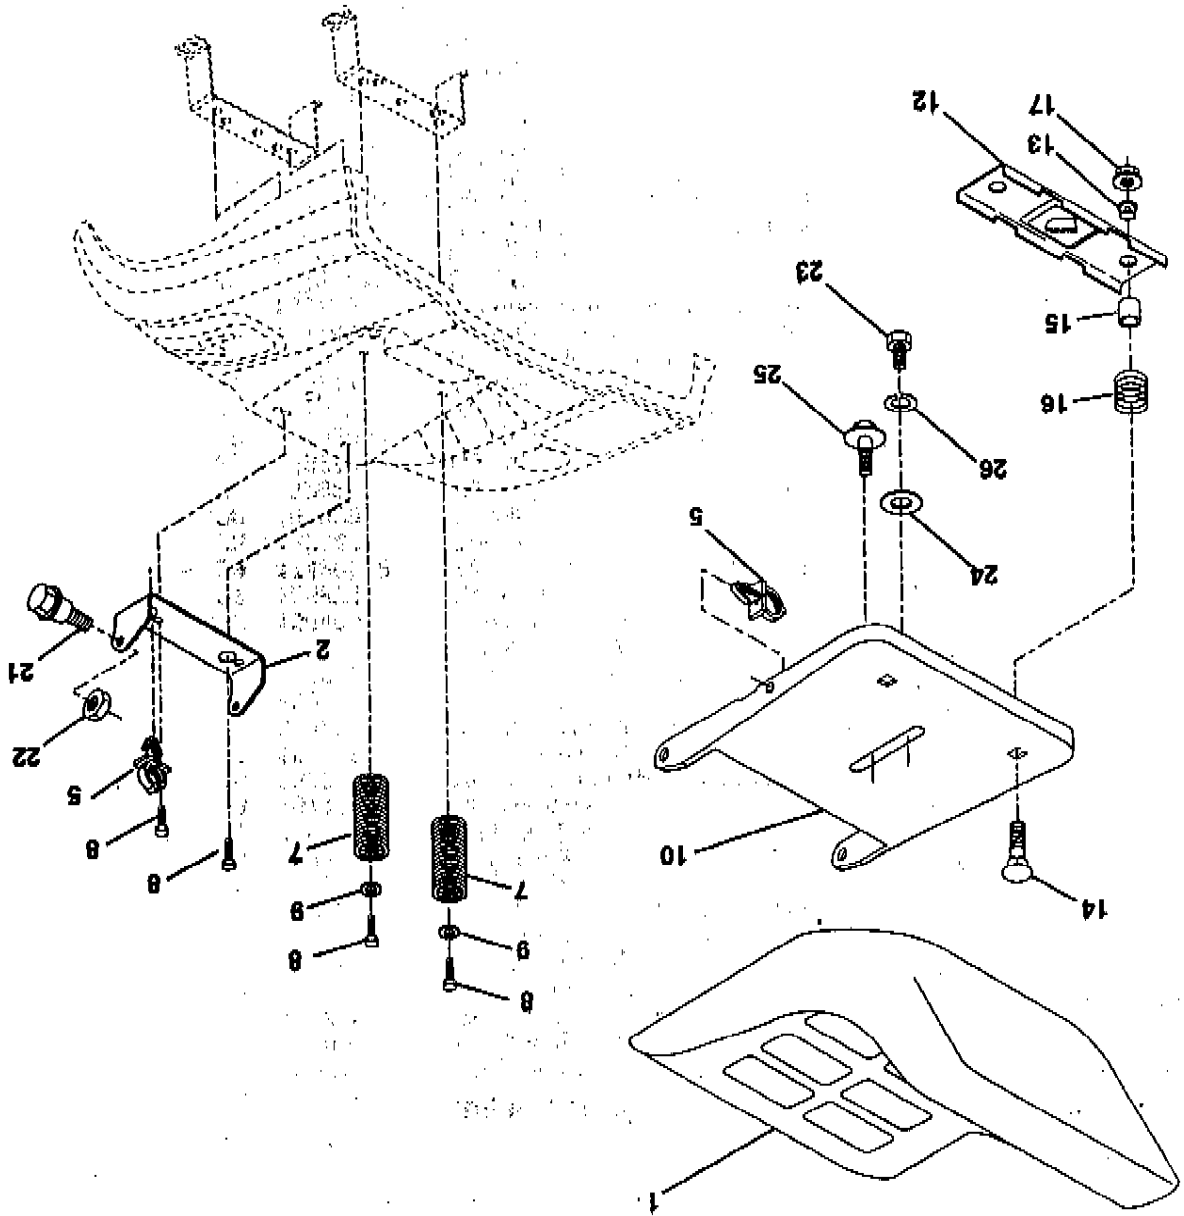

NOTE: All component dimensions given in U.S. inches. 1 inch = 25.4 mm.

REPAIR PARTS

TRACTOR-MODEL NO. RER1236A

SEAT ASSEMBLY

KEY NO.	PART NO.	DESCRIPTION
---------	----------	-------------

1	127426X	Seat
2	140551	Bracket Pnt Pivot Seat (blk)
5	145006	Clip Push In Hinged
7	124181X	Spring Seat Cprsn 2 250 Bk Zi
8	17490616	Screw Thdrl 3/8-16 X 1 Ty-H
9	19131614	Washer 13/32 X 1 X 14 Ga
10	155925	Pan Pnt Seat (blk)
12	121246X	Bracket Pnt Mounting Switch
13	121248X	Bushing Snap Bk Nyl 50 Id
14	72050412	Bolt Rdhd Sht Nk 1/4-20x1-1/2