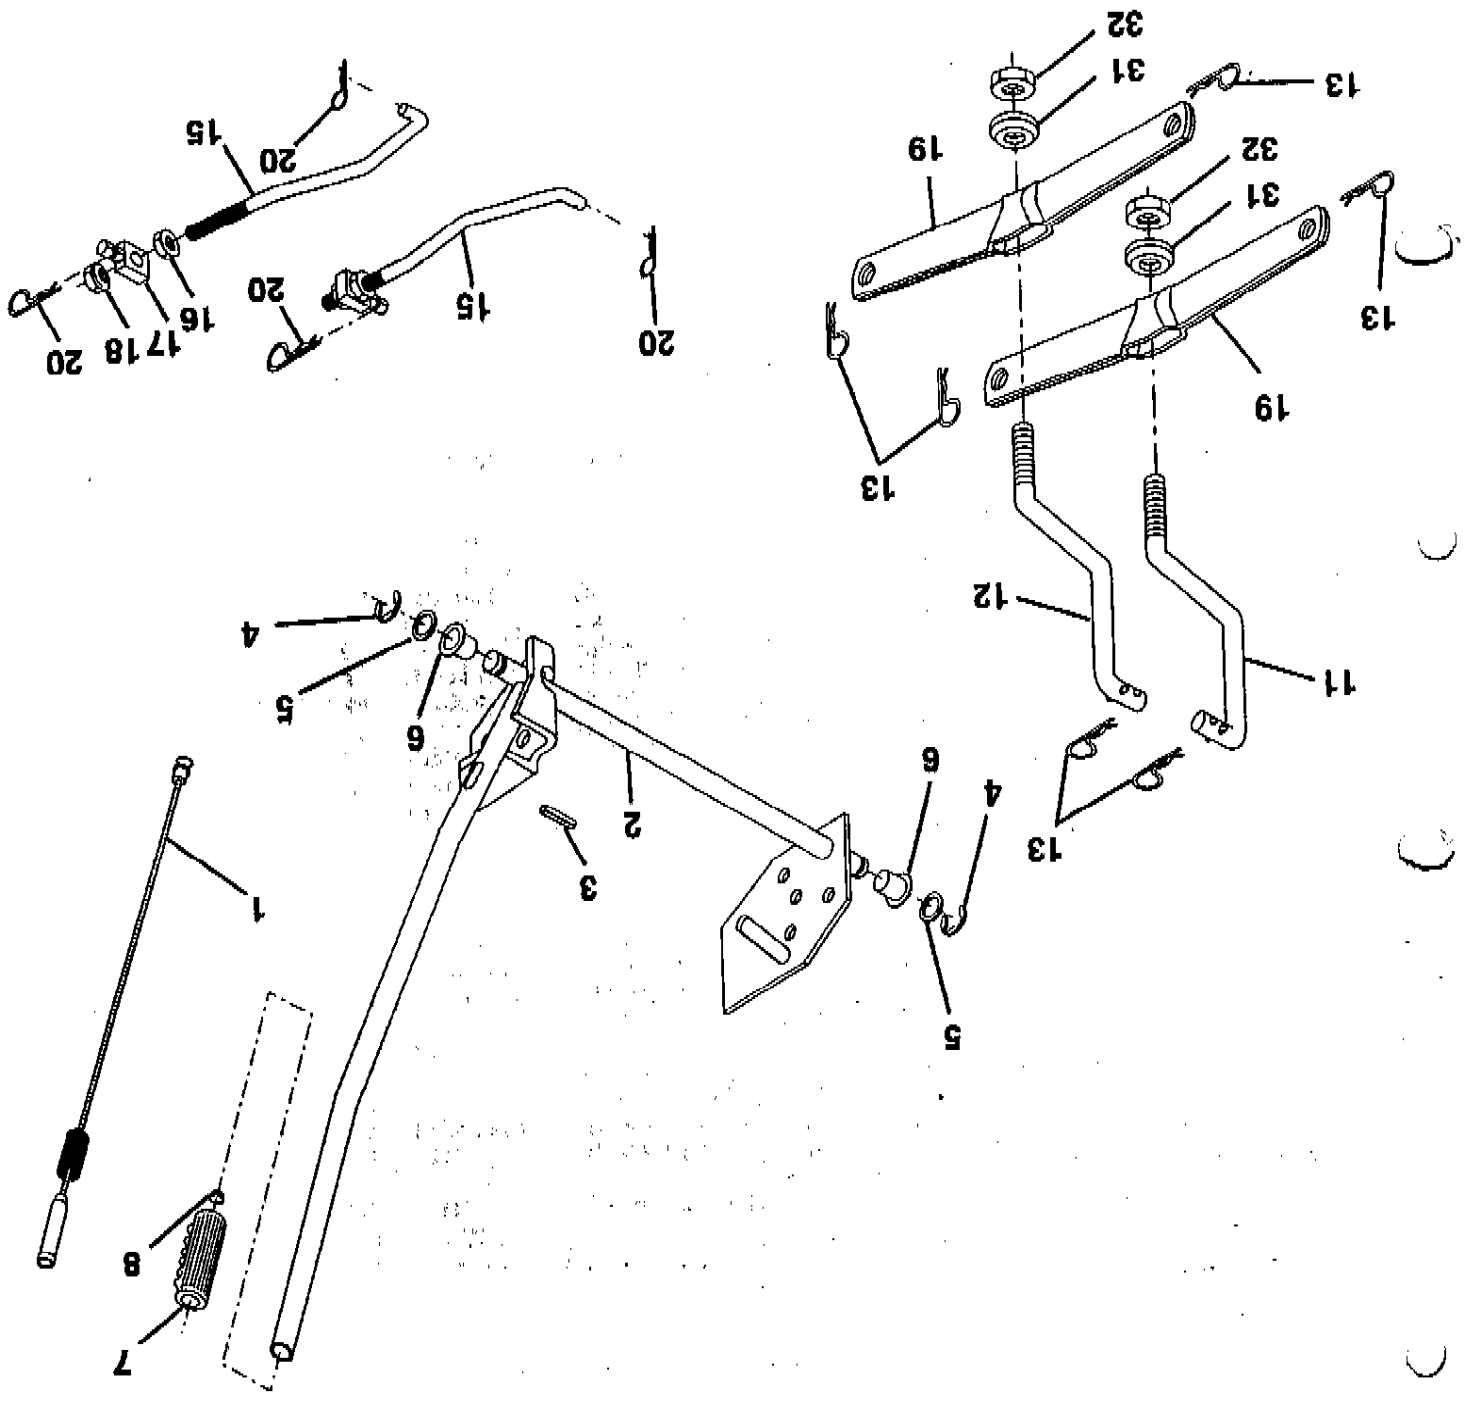

WHEELS & TIRES

KEY PART NO.	DESCRIPTION
59192	Cap Value Tire
65139	Stem Value
106222X	Tire F Ts 15 X 6.0 - 6 Service
59904	Tube Inner Front #35060
106732X427	Rim Asm 6" Front Service
278H	Fitting Grease
9040H	Bearing Flange
106108X427	Rim Asm 8" Rear Service
124635X	Tire R Ts 18 X 8.5-8 Service
7152J	Tube Rear 9.5 X 8 Service
104757X	Cap Axle Bk 1.50 X 1.00
144334	Sealant, Tire (10 oz. tube)

NOTE: All component dimensions given in U.S. inches
1 inch = 25.4 mm

REPAIR PARTS

ENGINE

TRACTOR - MODEL NO. RER1236A

REPAIR PARTS

ENGINE

TRACTOR-MODEL NO. RER1236A

KEY PART NO. DESCRIPTION

NOTE: All component dimensions given in U.S. inches
1 inch = 25.4 mm

REPAIR PARTS

TRACTOR - MODEL NO. RER1236A

MOWER LIFT

REPAIR PARTS

LOWER LIFT

TRACTOR-MODEL NO. RER1236A

KEY PART NO.	DESCRIPTION
--------------	-------------

NOTE: All component dimensions given in U.S. inches

1 Inch = 25.4 mm

REPAIR PARTS

TRACTOR MODEL NO. HERR1236A

MOWER

REPAIR PARTS

TRACTOR - MODEL NO. RER1236A

OWER